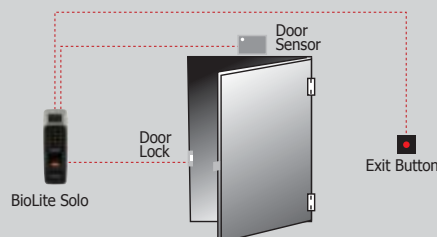

SUPREMA BioLite Solo

Standalone Outdoor Fingerprint Lock

Features

- Complete standalone operation without PC connection
- Outdoor spec with waterproof and weatherproof (IP65)
- Graphic LCD and keypad for easy user interface
- Built-in relay and switch input for direct lock interface
- Optional external relay unit for secure door control
- Compact, slim and elegant design
- Log storage for audit trail

Secure I/O

- Accessory unit for secure door control and I/O expansion
- Encrypted communication with BioEntry Plus for enhanced security
- 16MHz 8bit microprocessor
- 4 digital inputs and 2 relay outputs
- Size : 143 x 82 x 35 mm (W x H x D)

Specifications

Fingerprint sensor	500dpi optical sensor
User capacity	200 users (400 fingerprint templates)
Fingerprint identification speed	less than 1 second
Operation modes	Fingerprint, PIN, Fingerprint + PIN
TTL I/O	2 inputs for exit switch and door sensor
Internal relay	deadbolt, EM lock, door strike, automatic door
Ingress protection rate	IP65 class
LCD	128 X 64 pixel black & white
Keypad	3x4 keypad, 3 navigation key
User interface	multi-color LED and multi-tone buzzer
Log capacity	5,000 events
Operating voltage	12VDC
Size	60 x 185 x 40mm (W x H x D)

System Configuration

1) Standalone