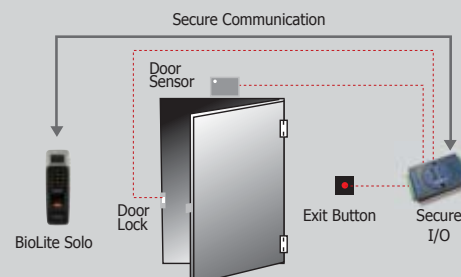

2) Standalone(Secure)

neaMetrics (Pty) Ltd

Block C, 1st floor, Hurlingham Office Park, Woodlands drive, Hurlingham Manor, 2196

Tel : 0860 Suprema (0860 787 7362) Fax : 088 011 787 8058

E-mail : sales@suprema.co.za Homepage : www.suprema.co.za

Approved Suprema Distributor - Africa